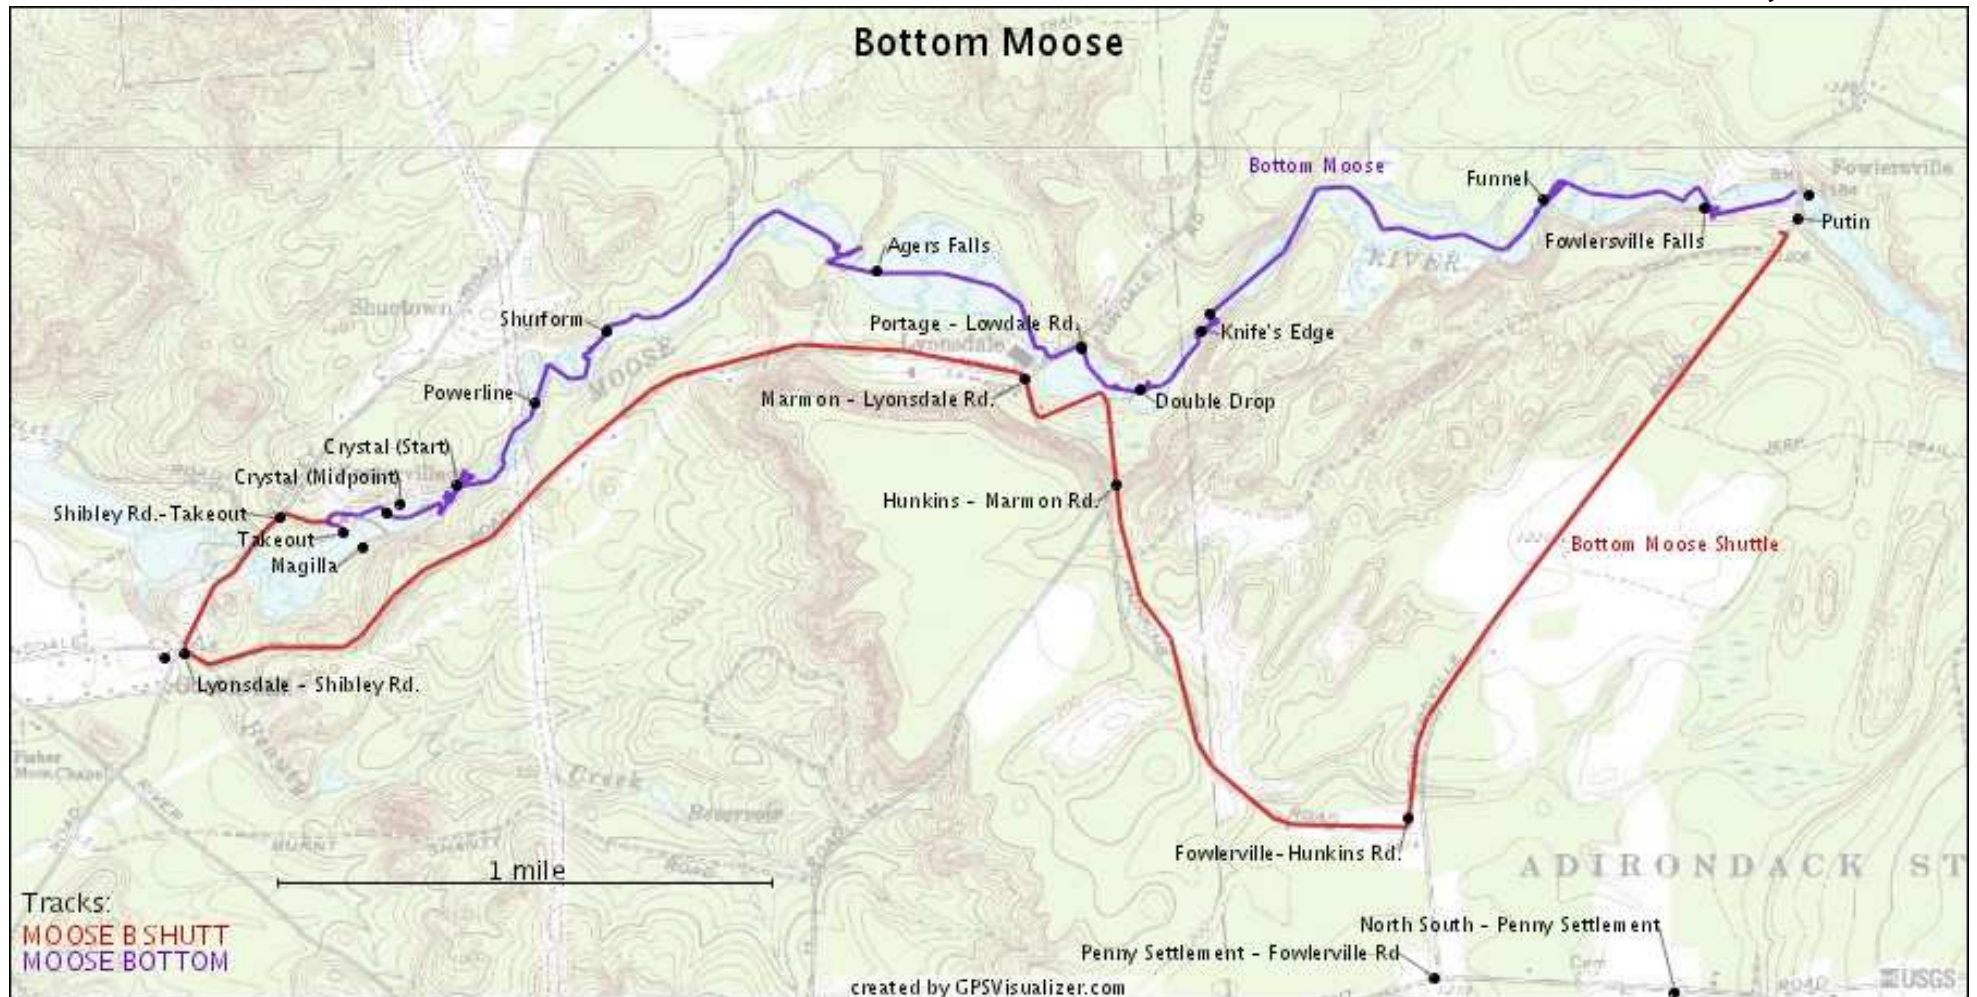

Moose River Sections with good viewing points – not to scale

www.MountainmanOutdoors.com
2855 Rt 28 Old Forge, NY
315-369-6672, x1

Bottom Moose River - map to scale

www.MountainmanOutdoors.com
2855 Rt 28 Old Forge, NY
315-369-6672, x1

Map by Matt Muir at American Whitewater page for Bottom Moose: <http://www.americanwhitewater.org/content/Photo/detail/photoid/16948/size/big/>