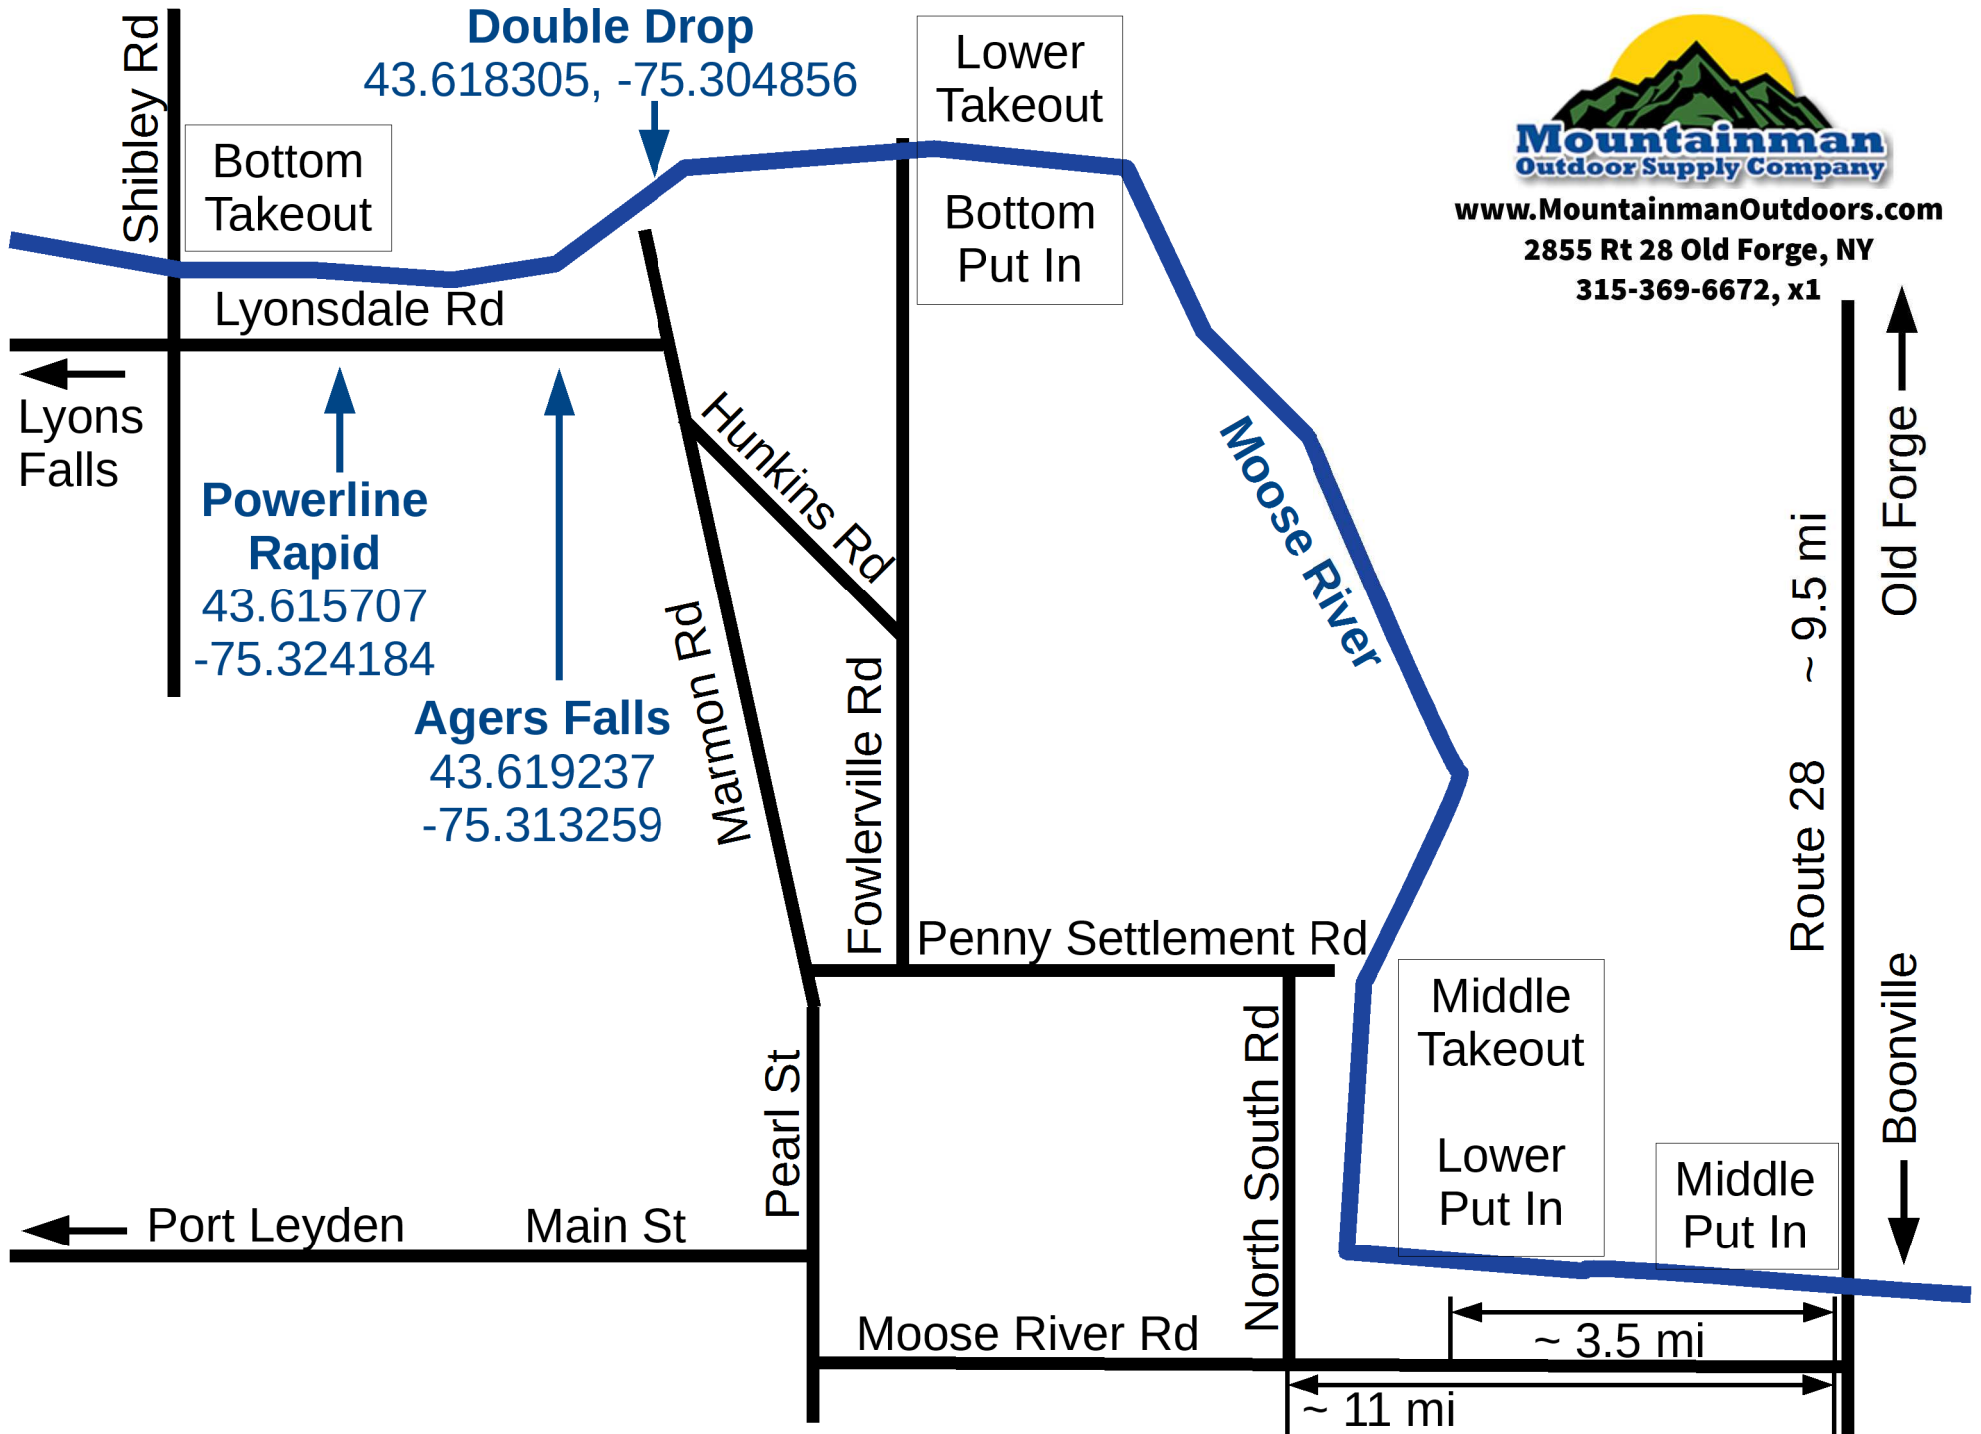

Moose River Sections with good viewing points – not to scale

www.MountainmanOutdoors.com
2855 Rt 28 Old Forge, NY
315-369-6672, x1

Bottom Moose River - map to scale

www.MountainmanOutdoors.com
2855 Rt 28 Old Forge, NY
315-369-6672, x1

Map by Matt Muir at American Whitewater page for Bottom Moose: <http://www.americanwhitewater.org/content/Photo/detail/photoid/16948/size/big/>